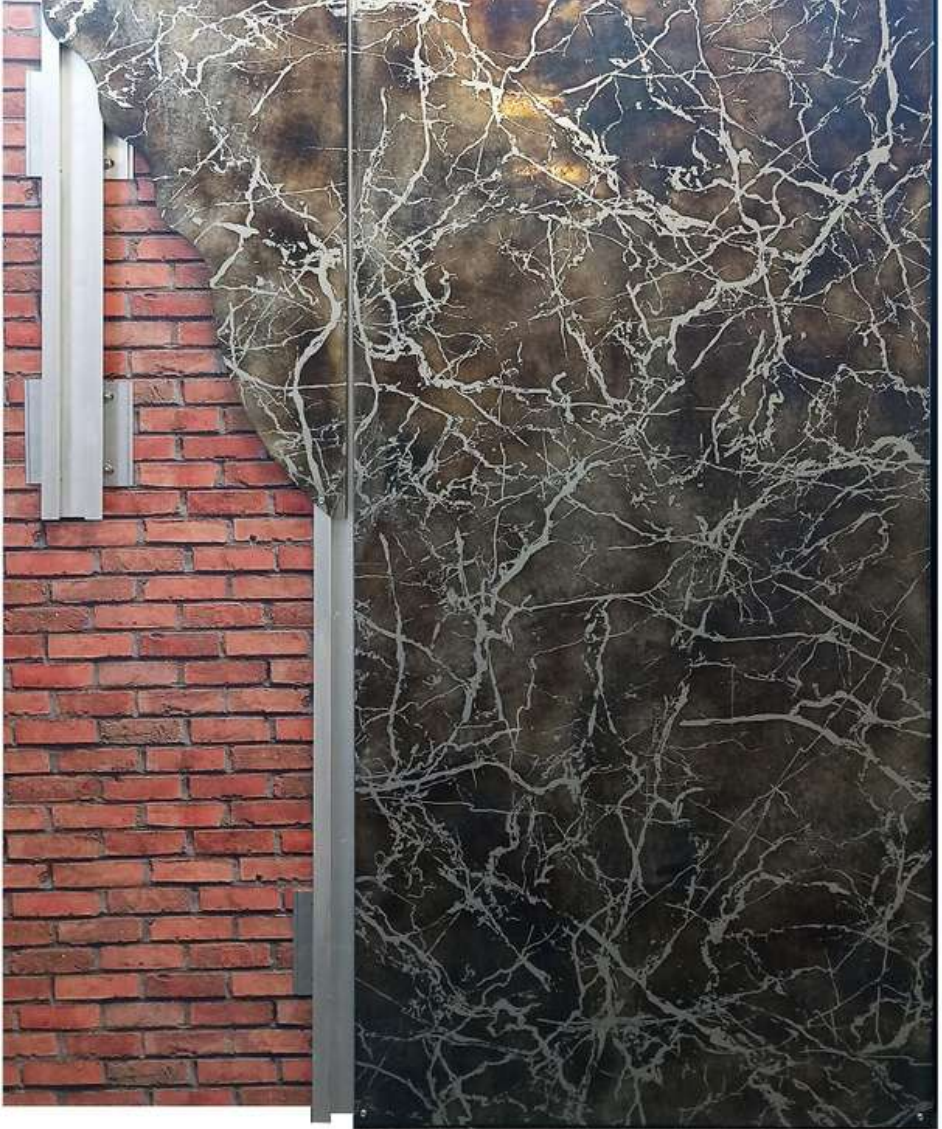

**UNIQUE  
METAL  
SUR  
FACES**

DREAMET

Building Façade  
Material: Stainless Steel  
Finish: Custom

## Ceiling

Material: Stainless Steel

Finish: Water Ripple

## Flooring

Material: Stainless Steel

Finish: Sheffield